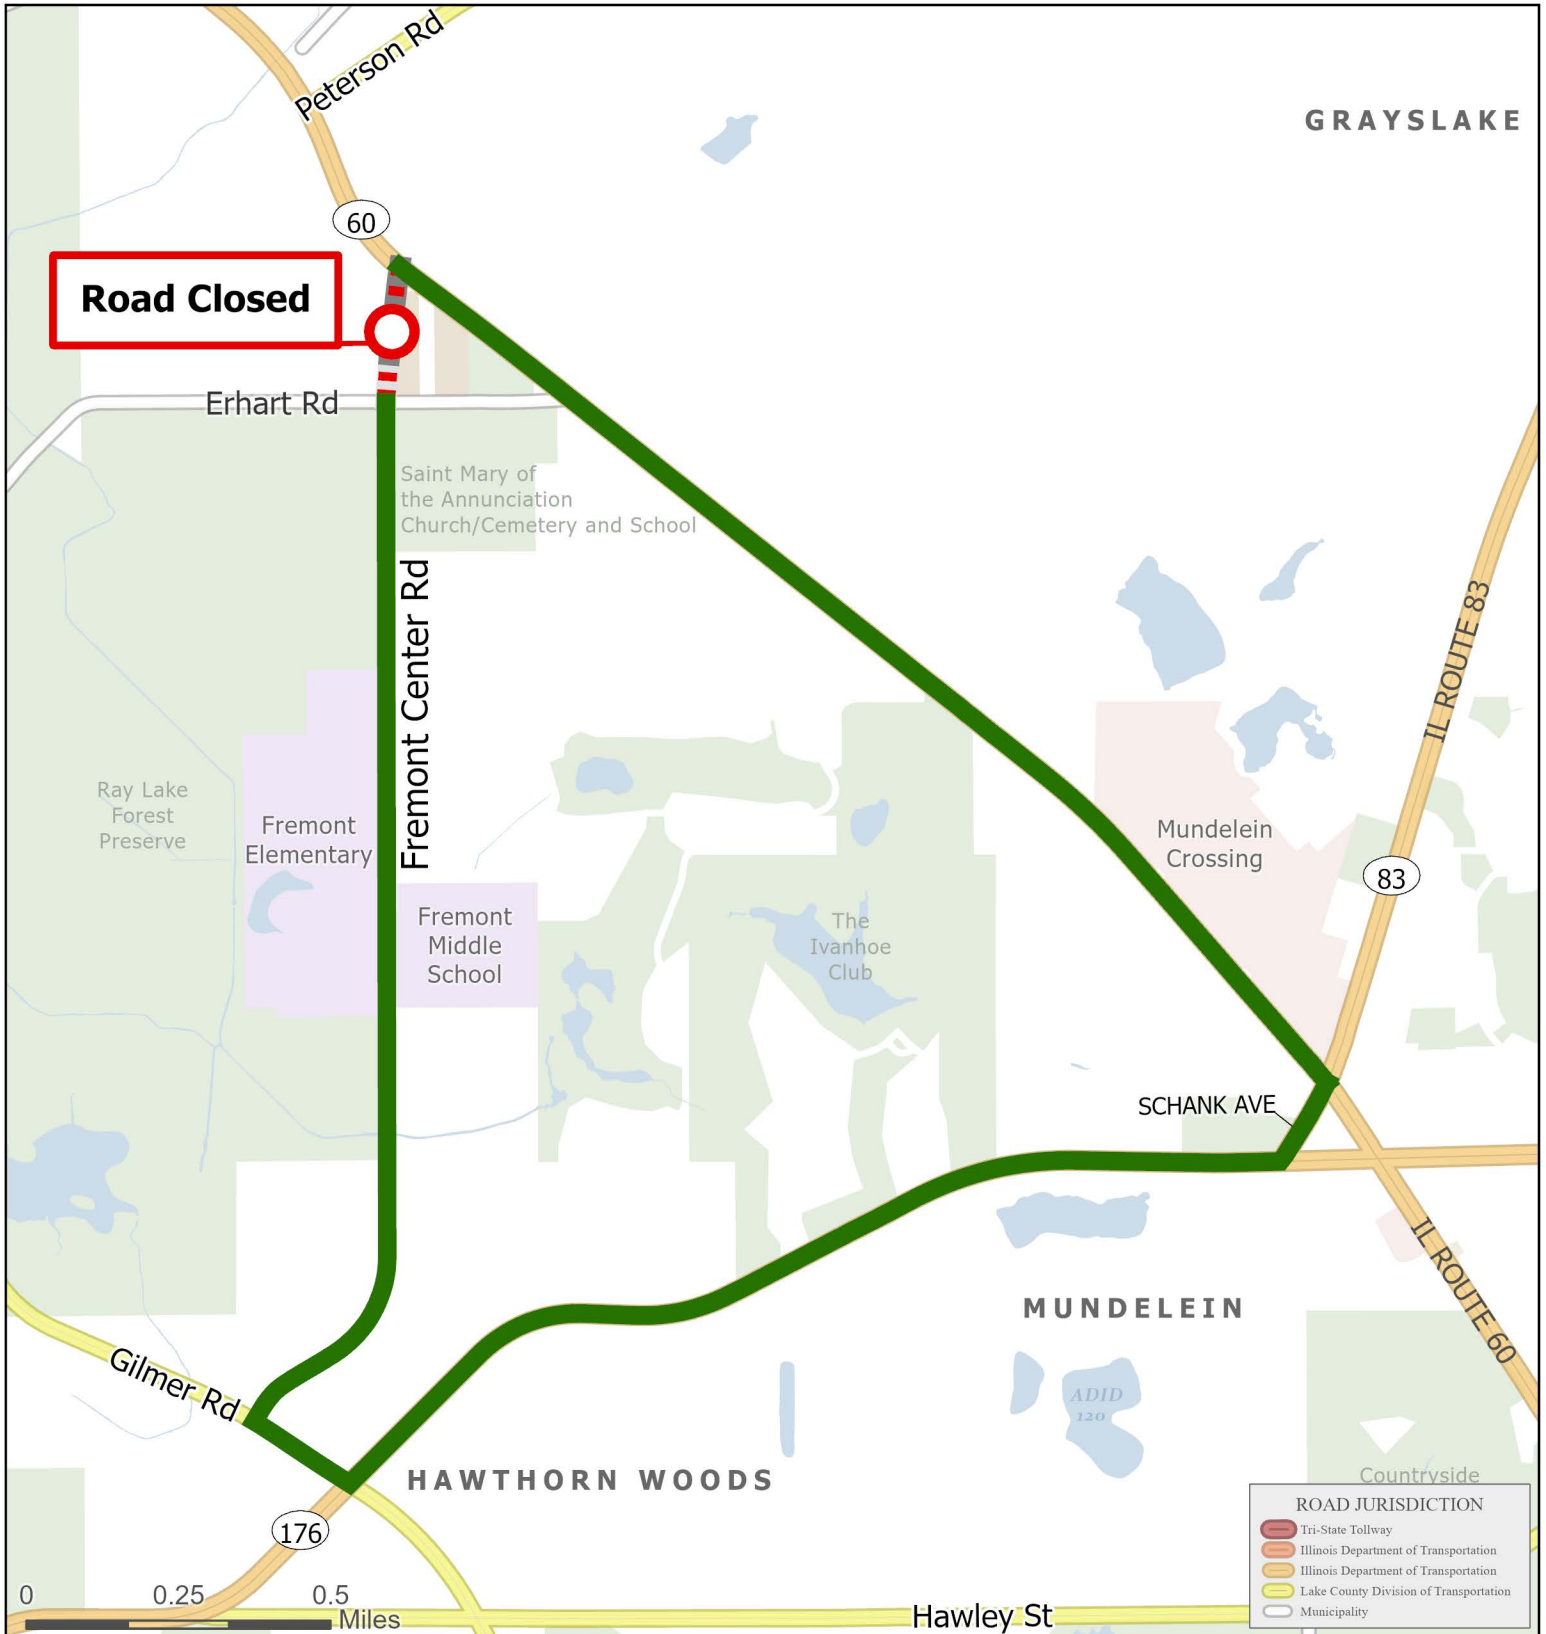

Fremont Center Road and IL Route 60 Detour

- Detour
- Closed
- Local Traffic Only